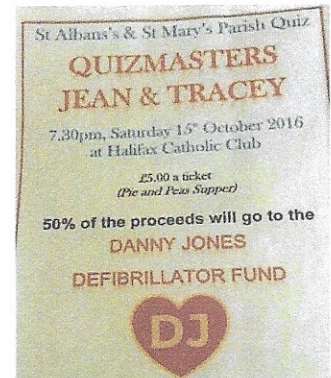

(St Vincent de Paul).

Join the SVP and make time for people in need of support. Please come to our information Evening on Monday 26 September at 7pm in the presbytery.